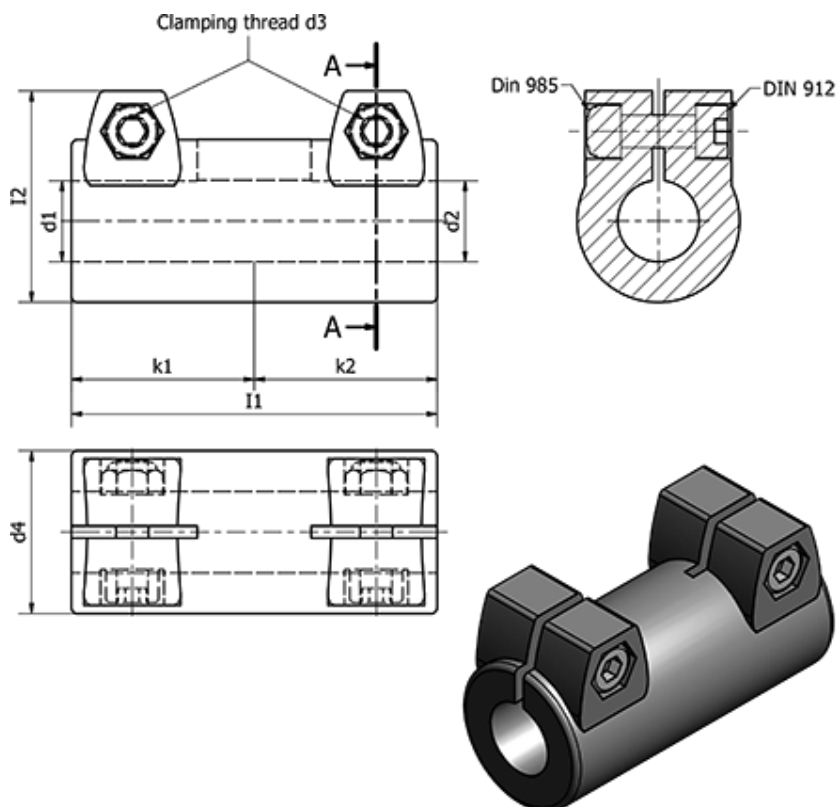

Article number: 20242B48B482BL

Description: E+G Connecting tubes - GN 242-B48-B48-2-BL

Measures

Clamping kit for d3 = GN 911-M10-50

d1 = B48
 d2 = B48
 d3 = M10
 d4 = 65
 I1 = 140
 I2 = 77.5
 k1 = 70

k2 = 70

Weight (g) = 748